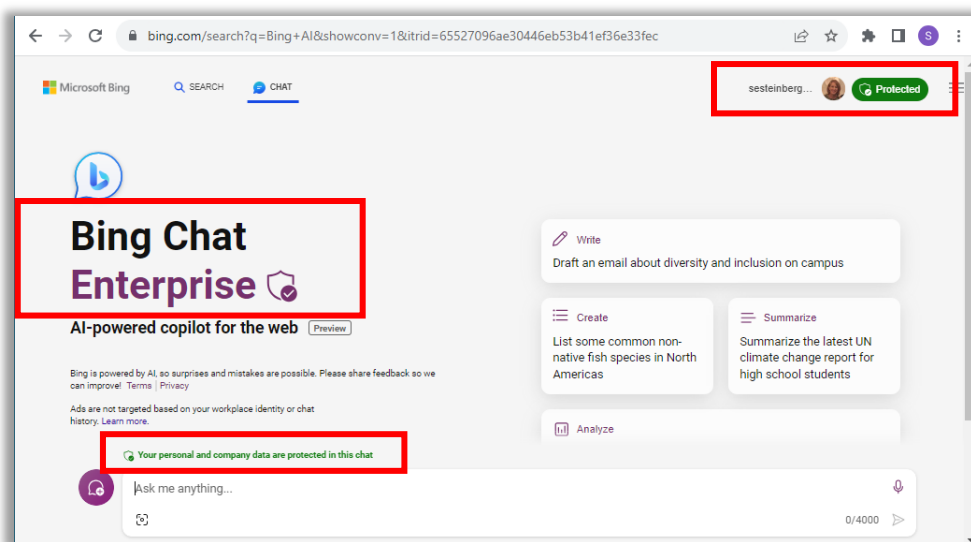

- d. If you do not see all of the above, you are NOT in Bing Chat Enterprise. Review the steps above and revisit/reattempt to sign into the page again.