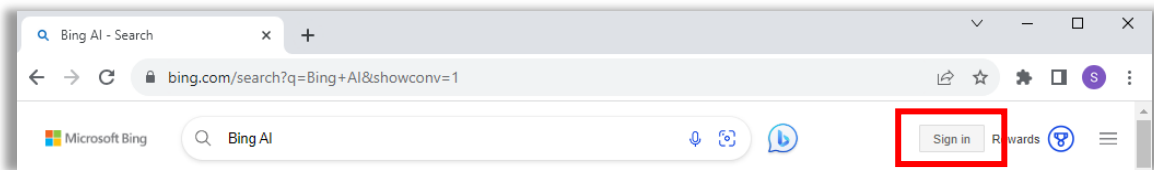

## Bing Chat Enterprise

Bing Chat Enterprise is an AI-powered assistant where users can ask questions, request reviews, summaries, product comparisons, and more, and receive comprehensive answers. Bing Chat Enterprise protects UMBs user and business data, so it's important that all employees always sign into their UMB Microsoft account when going to <https://www.bing.com/chat>. Bing Chat Enterprise is different than Bing Chat.

### Accessing Bing Chat Enterprise

From any web browser:

1. Navigate to <https://www.bing.com/chat>.
  - a. A pop-up may appear stating "Bing Chat unavailable with your current SafeSearch setting". Click **Return to Bing**.
2. In the upper right-hand corner, click **Sign in**.