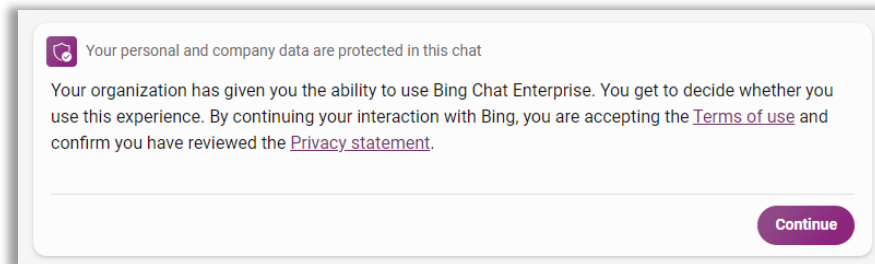

Using Bing Chat Enterprise

The following are a couple items to be aware of as you begin using Bing Chat Enterprise.

- After you enter a question into Bing Chat Enterprise the first time, the following message will appear. You will need to click **Continue** to continue using Bing Chat Enterprise.

- Specific to using **Microsoft Edge** – *after* you've followed the steps to access Bing Chat Enterprise through your UMB Microsoft account, you can select the icon in the upper right-hand corner and Bing Chat Enterprise will open in a right-hand panel.
  - You can't sign into Bing Chat Enterprise through the right-hand panel. You must sign-in first through <https://www.bing.com/chat> first, then Bing Chat Enterprise will be accessible through the above icon.